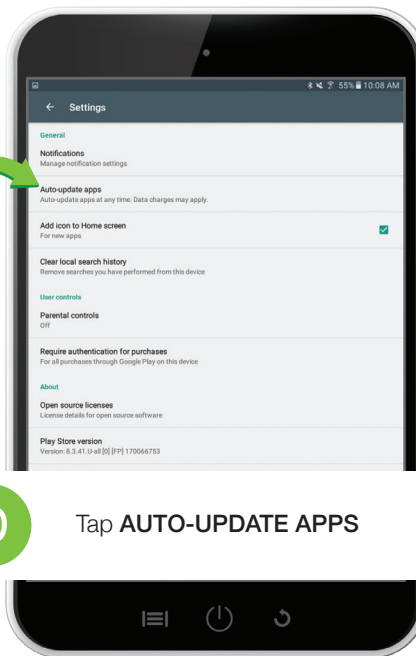

Android

How to Turn on **AUTOMATIC UPDATES**

For assistance, call: 920.338.0479

A Locate the **PLAY STORE APP** on your homescreen and give it a tap

B In the top left, click the navicon to expand the navigation menu

C Tap **SETTINGS** in the navigation menu

D Tap **AUTO-UPDATE APPS**

E Turn on Auto-update in pop-up menu