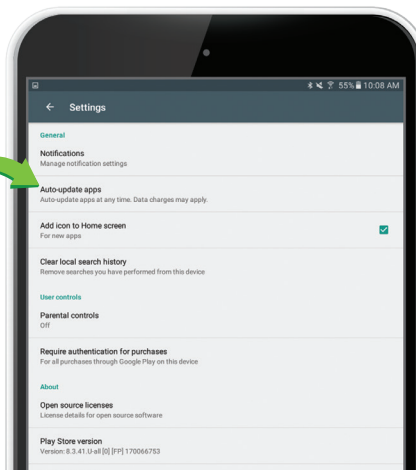

Android

How to Turn on **AUTOMATIC UPDATES**

For assistance, call: 920.338.0479

A Locate the **PLAY STORE APP** on your homescreen and give it a tap

B In the top left, click the navicon to expand the navigation menu

C Tap **SETTINGS** in the navigation menu

D Tap **AUTO-UPDATE APPS**

E Turn on Auto-update in pop-up menu