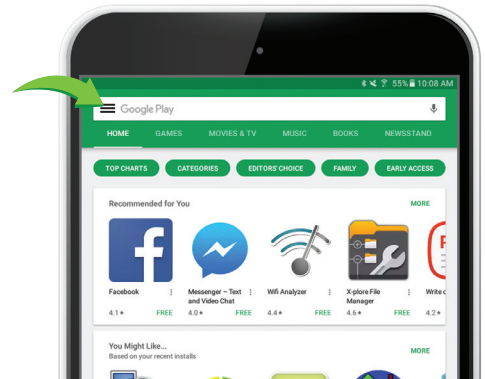

Android

How to Turn on **AUTOMATIC UPDATES**

For assistance, call: 920.338.0479

A Locate the **PLAY STORE APP** on your homescreen and give it a tap

B In the top left, click the navicon to expand the navigation menu

C Tap **SETTINGS** in the navigation menu

D Tap **AUTO-UPDATE APPS**

E Turn on Auto-update in pop-up menu