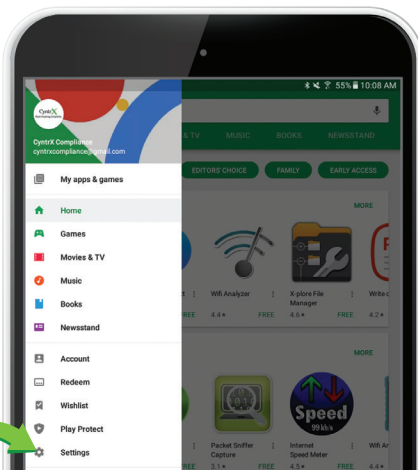

Android

How to Turn on **AUTOMATIC UPDATES**

For assistance, call: 920.338.0479

A Locate the **PLAY STORE APP** on your homescreen and give it a tap

B In the top left, click the navicon to expand the navigation menu

C Tap **SETTINGS** in the navigation menu

D Tap **AUTO-UPDATE APPS**

E Turn on Auto-update in pop-up menu