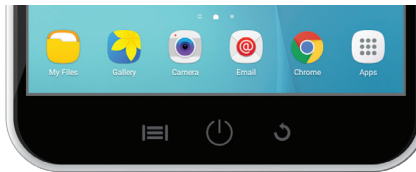

Android

How to Turn on **AUTOMATIC UPDATES**

For assistance, call: 920.338.0479

A Locate the **PLAY STORE APP** on your homescreen and give it a tap

B In the top left, click the navicon to expand the navigation menu