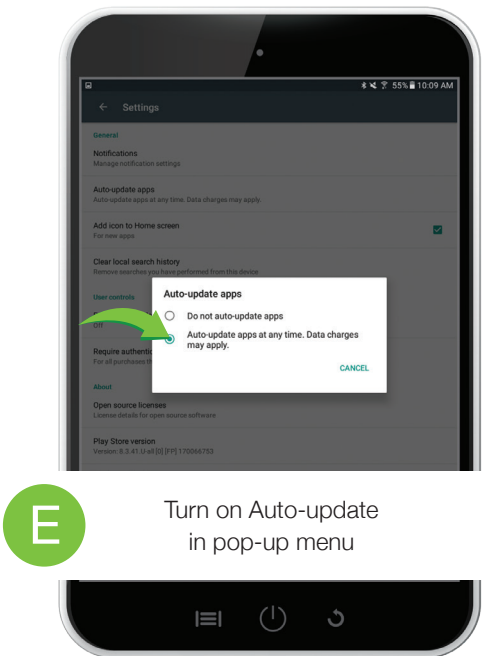

Android

How to Turn on **AUTOMATIC UPDATES**

For assistance, call: 920.338.0479

A Locate the **PLAY STORE APP** on your homescreen and give it a tap

B In the top left, click the navicon to expand the navigation menu

C Tap **SETTINGS** in the navigation menu

D Tap **AUTO-UPDATE APPS**

E Turn on Auto-update in pop-up menu