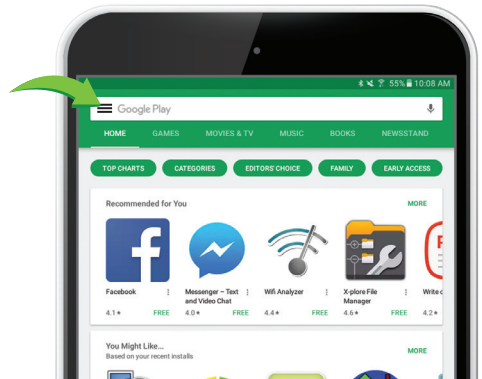

Android

How to Turn on **AUTOMATIC UPDATES**

For assistance, call: 920.338.0479

A Locate the **PLAY STORE APP** on your homescreen and give it a tap

B In the top left, click the navicon to expand the navigation menu

C Tap **SETTINGS** in the navigation menu

D Tap **AUTO-UPDATE APPS**

E Turn on Auto-update in pop-up menu