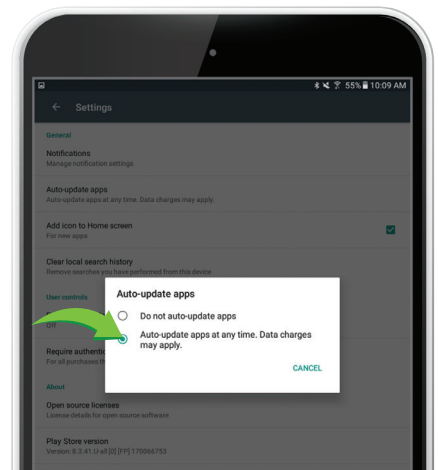

Android

How to Turn on **AUTOMATIC UPDATES**

For assistance, call: 920.338.0479

A Locate the **PLAY STORE APP** on your homescreen and give it a tap

B In the top left, click the navicon to expand the navigation menu

C Tap **SETTINGS** in the navigation menu

D Tap **AUTO-UPDATE APPS**

E Turn on Auto-update in pop-up menu