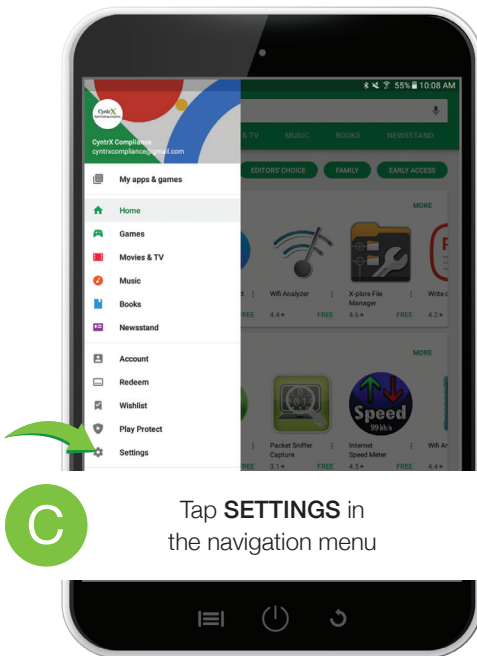

Android

How to Turn on **AUTOMATIC UPDATES**

For assistance, call: 920.338.0479

A Locate the **PLAY STORE APP** on your homescreen and give it a tap

B In the top left, click the navicon to expand the navigation menu

C Tap **SETTINGS** in the navigation menu

D Tap **AUTO-UPDATE APPS**

E Turn on Auto-update in pop-up menu